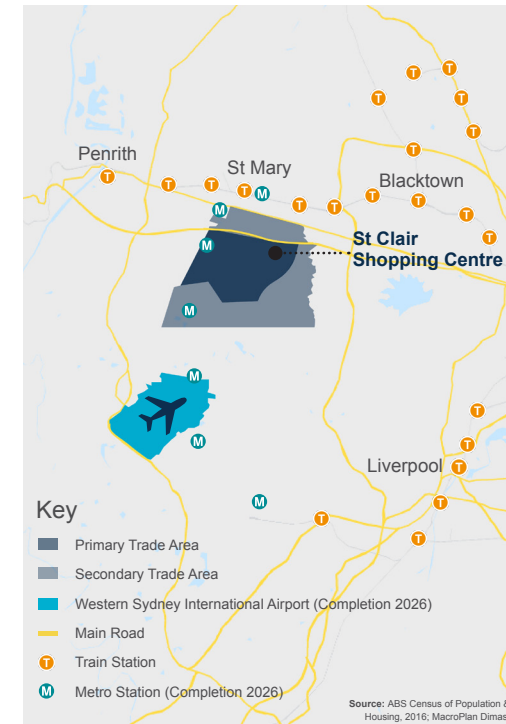

LOCATION MAP

DANIEL SONG

0407 021 373

daniels@rookpartners.com

ROOK
PARTNERS