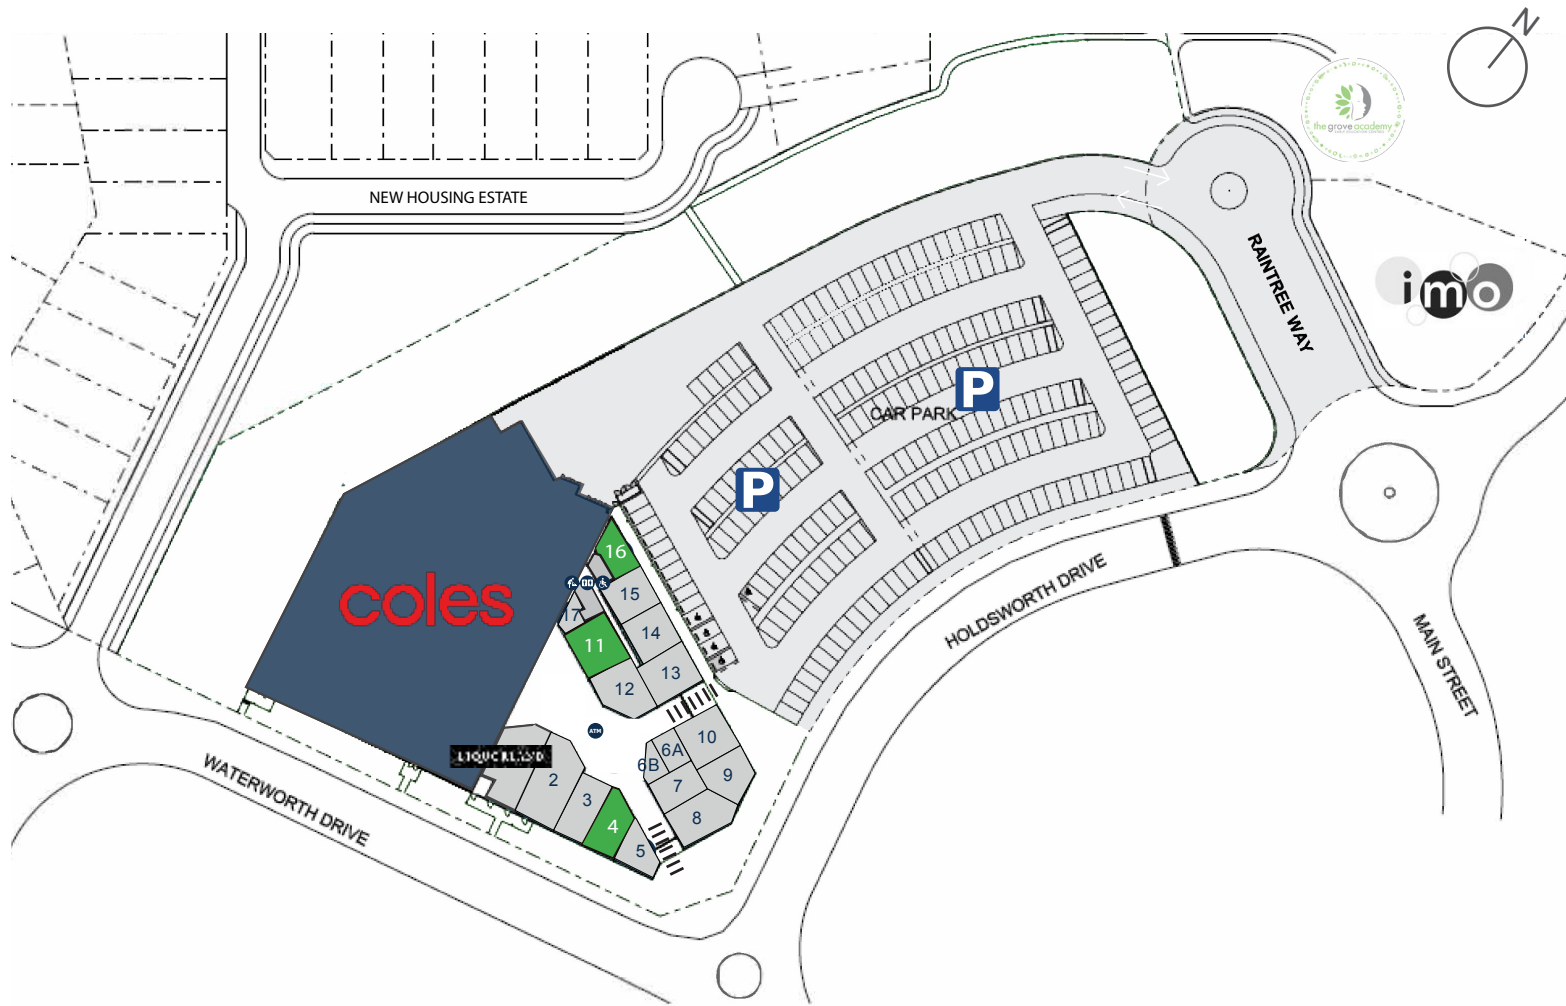

### RETAILERS

**17**

# CENTRE PLAN

## Tenancies

1	Coles	3,237m <sup>2</sup>
2	The Health Body Company	154m <sup>2</sup>
3	Lee Massage	86m <sup>2</sup>
4	LEASING OPPORTUNITY	85m <sup>2</sup>
5	Richardson & Wrench	58m <sup>2</sup>
6A	Freechoice Tobacconist	39m <sup>2</sup>
6B	Gold Fingers Barber	28m <sup>2</sup>
7	Pearl Nails	71m <sup>2</sup>
8	Chicken Wizard	89m <sup>2</sup>
9	Royal Thailicious	107m <sup>2</sup>
10	Gloria Jeans	87m <sup>2</sup>
11	LEASING OPPORTUNITY	100m <sup>2</sup>
12	Mt Annan Quality Meats & Deli	99m <sup>2</sup>
13	Mt Annan Chinese Restaurant	98m <sup>2</sup>
14	Sushi Katsu	84m <sup>2</sup>
15	Hair & Beauty Temptations	86m <sup>2</sup>
16	LEASING OPPORTUNITY	57m <sup>2</sup>
17	S K Jewellery	23m <sup>2</sup>
K1	LEASING OPPORTUNITY	20m <sup>2</sup>