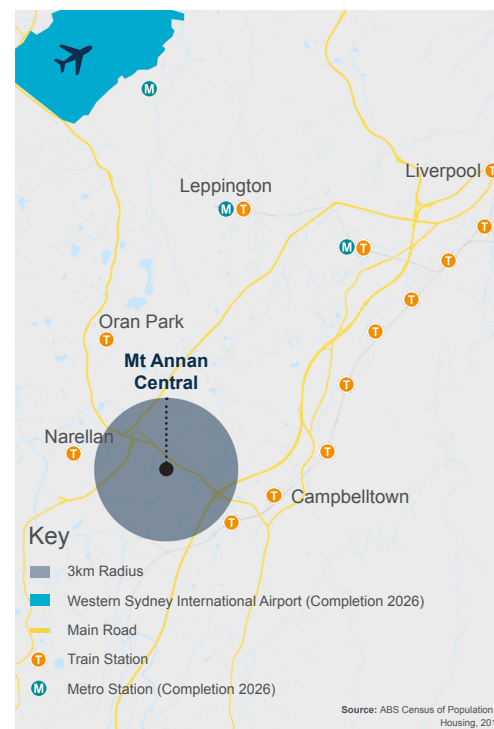

# MT ANNAN CENTRAL

Anchored by Coles and Liquorland, Mt Annan Central offers convenient style shopping, dining and professional services to the local community.

7km south of Campbelltown, Mt Annan Central is conveniently located near Narellan Road, a major arterial road between Campbelltown and Narellan.

### RETAILERS

**17**

### LOCATION MAP

**DANIEL SONG**

0407 021 373

daniels@rookpartners.com

**ROOK**  
PARTNERS